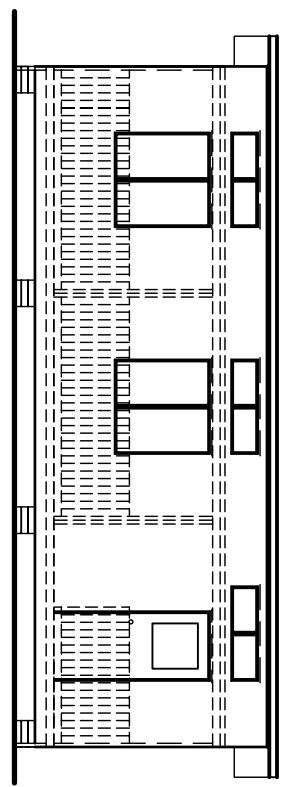

PLAN

FRONT ELEVATION

SIDE ELEVATION

TYPICAL 7.2 x 9.0 CLASSROOM  
 NOTE: OPTIONAL COVERED VERANDAH

easternnomad.com.au  
 02 8811 6300  
DIMENSIONS ARE IN MM  
 DO NOT SCALE FROM THIS DRAWING