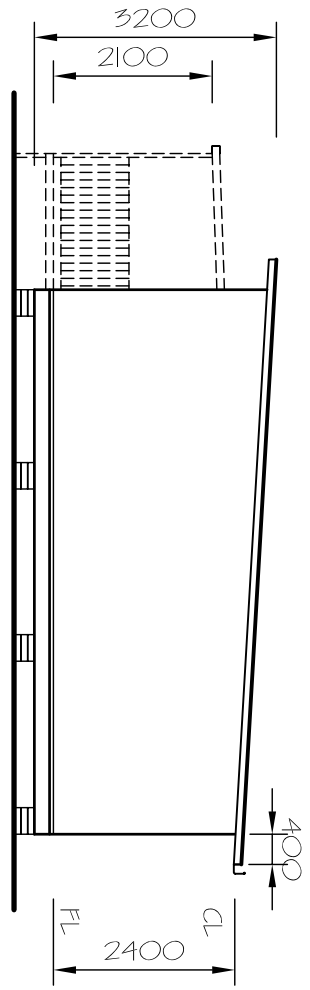

PLAN

FRONT ELEVATION

SIDE ELEVATION

TYPICAL 7.2 x 9.0 CLASSROOM  
 NOTE: OPTIONAL COVERED VERANDAH

easternnomad.com.au  
 02 8811 6300  
DIMENSIONS ARE IN MM  
 DO NOT SCALE FROM THIS DRAWING